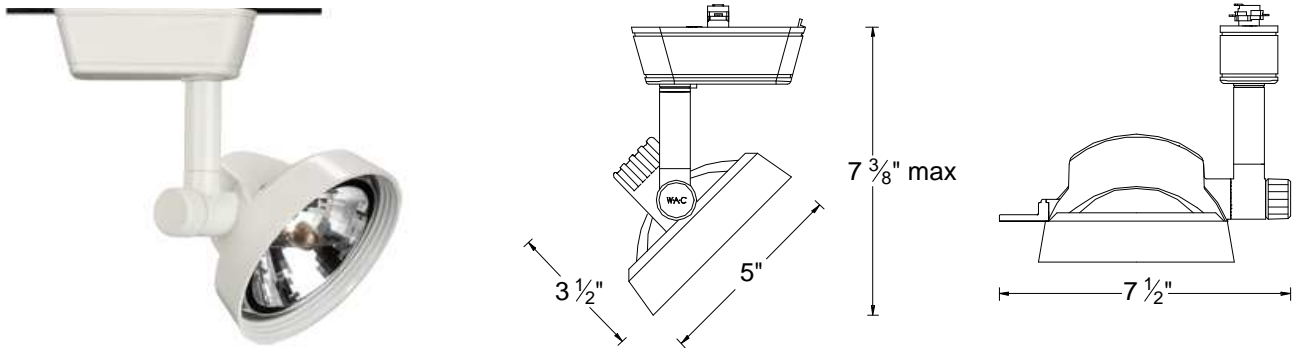

CATALOG NUMBER	TYPE
PROJECT	

LOW VOLTAGE TRACK HEAD **SERIES 936**

Ordering Matrix			Series		Finish	
Model			Series		Finish	
[]			[]		[]	
HHT	JHT	LHT	936	936L	BK	WT

Ordering Example (model – series – finish): HHT-936L-WT

Product Details	
Description:	Premier series low voltage track head for use with W.A.C. brand H, L, J & J2 series track systems. In addition it may fit other manufacturer's original track (consult factory for specific brands).
Materials:	Metal track head with polycarbonate transformer case and track adapter. Two wire leads with u-posts for attaching to AR111 or PAR36 lamp terminal base.
Aiming:	350° horizontal rotation and 90° vertical aiming. One locking tension knob serves as part of the fixture design and retains the vertical aiming angle.
Lamp & Transformer:	AR111 or PAR36 lamp. 50w max. for the 936 and 75w max. for the 936L. Lamp sold separately. Integral electronic transformer for 12 volt lamps. 120V input. Dimmable with electronic low voltage dimmers.
Systems:	HHT is used with the W.A.C. H system track (HT). JHT is used with the W.A.C. J system and J2 system track (JT & J2-T). LHT is used with the W.A.C. L system track (LT).
Finish:	Abrasion resistant powder coat paint finish. Black (BK) or White (WT).
Listing:	U.L. & C.U.L. listed. 5 year W.A.C. Lighting product warranty.

Specification Features
<ul style="list-style-type: none"> “Quick-Ship” item, always in stock and available for immediate shipment. Electronic transformer has advanced auto-reset, soft start and short circuit protection features. The soft start delayed lamp start feature extends lamp life by delaying the abrupt inrush current to the lamp. Low voltage track head extensions are available if longer than standard drops are required. Add X(<i>length</i>) to the front of the ordering code i.e. X24-HHT-936-WT. Ordered as Black or White.