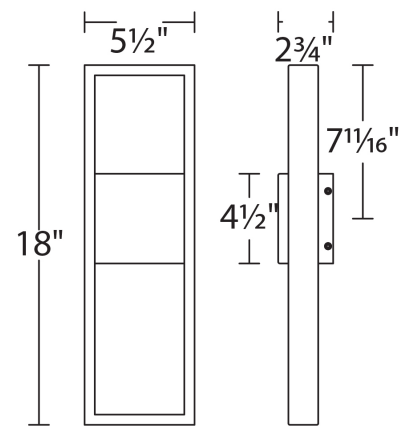

#### SPECIFICATIONS

Color Temp:	3000K
Input:	120 VAC, 50/60Hz
CRI:	90
Dimming:	ELV: 100 - 10%
Rated Life:	54000 Hours
Mounting:	Can be mounted on wall vertically or upside down
Standards:	ETL, cETL, IP65, Title 24 JA8-2016 Compliant Wet Location Listed
Construction:	Aluminum hardware with etched glass diffuser

#### LINE DRAWING

WS-W13918