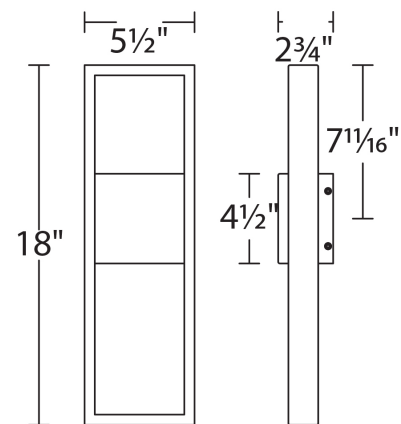

Fixture Type: _____

Catalog Number: _____

Project: _____

Location: _____

Archetype

18" Outdoor Wall Sconce 3000K

Model & Size	Color Temp & CRI	Finish	Watt	LED Lumens	Delivered Lumens	Title 24
WS-W13918 18"	3000K 90	BK Black	16W	1200	427	Yes

Color Temp:	3000K
Input:	120 VAC, 50/60Hz
CRI:	90
Dimming:	ELV: 100 - 10%
Rated Life:	54000 Hours
Mounting:	Can be mounted on wall vertically or upside down
Standards:	ETL, cETL, IP65, Title 24 JA8-2016 Compliant Wet Location Listed
Construction:	Aluminum hardware with etched glass diffuser

FINISHES

Black

LINE DRAWING

WS-W13918