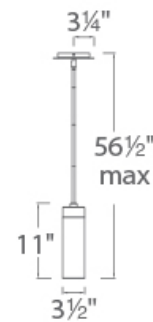

Example: **PD-26611-AB**

DESCRIPTION

True chemistry between light and style.

FEATURES

- Twist lock glass attachment
- Hang straight swivel canopy
- Three 12" and one 6" downrods included (additional downrods available)
- Evenly lit etched opal glass
- Simple form, big impact
- Driver installed within the Junction Box, driver dimension: 2.76" x 1.26" x 1.18"
- 5 year warranty

REPLACEMENT PARTS

- RPL-ROD-IN06-SN - 6" rod - SN finish
- RPL-ROD-IN12-SN - 12" rod - SN finish
- RPL-ROD-IN06-BB - 6" rod - AB finish
- RPL-ROD-IN12-BB - 12" rod - AB finish

FINISHES

Aged Brass Satin Nickel

LINE DRAWING

Fixture Type: _____

Catalog Number: _____

Project: _____

Location: _____

Elementum Pendant

Mini Pendant 3000K

| Model & Size | Color Temp & CRI | Watt | LED Lumens | Delivered Lumens | Finish |
|--------------|------------------|------|------------|------------------|----------------------------------|
| PD-26616 16" | 3000K 90 | 20W | 1769 | 1363 | AB Aged Brass SN Satin Nickel |

Example: **PD-26616-AB**

DESCRIPTION

True chemistry between light and style.

FEATURES

- Twist lock glass attachment
- Hang straight swivel canopy
- Three 12" and one 6" downrods included (additional downrods available)
- Evenly lit etched opal glass
- Simple form, big impact
- Driver installed within the Junction Box, driver dimension: 2.76" x 1.26" x 1.18"
- 5 year warranty