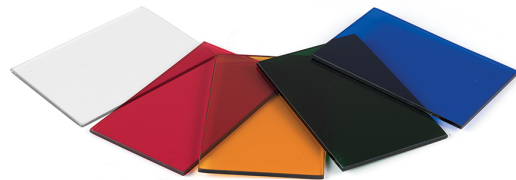

LENS-2X4-AMB	Amber Lens for Landscape Mini Wall Wash Luminaire
LENS-2X4-BLU	Blue Lens for Landscape Mini Wall Wash Luminaire
LENS-2X4-FR	Frosted Lens for Landscape Mini Wall Wash Luminaire
LENS-2X4-GRN	Green Lens for Landscape Mini Wall Wash Luminaire
LENS-2X4-RED	Red Lens for Landscape Mini Wall Wash Luminaire
LENS-2X4-SPR	Beam Spread Lens for Landscape Wall Wash Luminaire

Example: **LENS-2X4-AMB**

DESCRIPTION

Lens for Landscape Flood to enhance saturation of floral and foliage.

FEATURES

- 5 year warranty

SPECIFICATIONS

Construction: Tempered Glass

Finish: Frosted, Green, Amber, Blue, Red, Spread

FINISHES