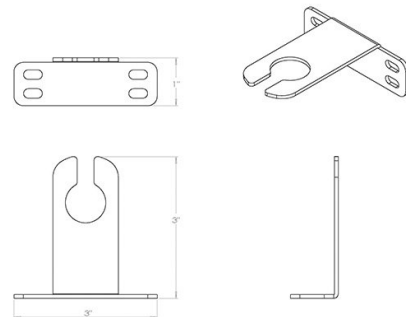

Gutter Mount Bracket

Landscape Accessory

Model	Finish
5000-GM	BK Black on Stainless Steel
	BZ Bronze on Stainless Steel

Example: **5000-GM-BK**

DESCRIPTION

Gutter Mount attaches to most gutters to create a secured mounting position for Accent or Flood Lights.

FEATURES

- Stainless steel bracket to position fixture on gutters
- Formed from a single piece of metal
- 5 year warranty

SPECIFICATIONS

Construction:	Stainless Steel
Finish:	Enamel Coated Bronze on Stainless Steel, Enamel Coated Black on Stainless Steel

FINISHES

Black on Stainless Steel	Bronze on Stainless Steel
--------------------------------	---------------------------------

LINE DRAWING

5000-GM-BZ Line Drawing

Fixture Type: _____

Catalog Number: _____