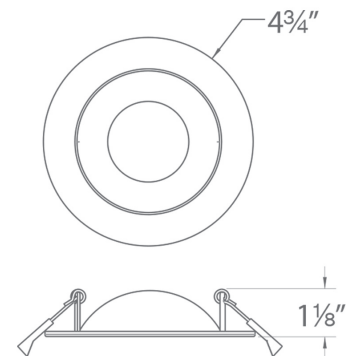

Example: **R4ERAR-W930-WT**

DESCRIPTION

Shallow profile LED that is designed to fit in in furred down ceilings without sacrificing lumen output. Available in 4" or 6" recessed or 4" adjustable LED recessed.

FEATURES

- Multiple LED array for uniform illumination
- Rotatable multi-axis gimbal ring
- Driver included
- 5 year warranty

SPECIFICATIONS

Color Temp:	3000K
Input:	120 -277 VAC, 50/60Hz
CRI:	90
Dimming:	ELV: 100-5%, TRIAC: 100-5%
Rated Life:	50000 Hours
Mounting:	Heavy gauge retention clips secures fixture to ceiling
Standards:	ETL, cETL, Title 24 JA8-2016 Compliant, Energy Star 2.0 Wet Location Listed
Construction:	Steel with frosted TIR lens

FINISHES

White

LINE DRAWING

R4ERAR