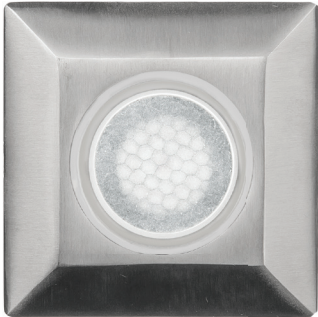

PRODUCT DESCRIPTION

Landscape 2" recessed in-ground luminaire for up, down, side light applications.

FEATURES

- Integrated honeycomb louver for reduced glare
- 30° visual cutoff
- IP68 rated, Suitable for continuous immersion under water
- Factory sealed water tight fixtures
- Solid stainless steel construction
- Stainless steel spring clip allows wall or downlight applications
- Available Concrete Pour Adapter
- Spring clip, 6' lead wire and direct burial gel filled wire nuts included
- Maintains constant lumen output against voltage drop
- UL 1838 Listed

Location: _____

PRODUCT DESCRIPTION

Landscape 2" recessed in-ground luminaire for up, down, side light applications.

FEATURES

- Integrated honeycomb louver for reduced glare
- 30° visual cutoff IP68 rated, Suitable for continuous immersion under water
- Factory sealed water tight fixtures
- Solid stainless steel construction
- Stainless steel spring clip allows wall or downlight applications
- Available Concrete Pour Adapter
- Spring clip, 6' lead wire and direct burial gel filled wire nuts included
- Maintains constant lumen output against voltage drop
- UL 1838 Listed