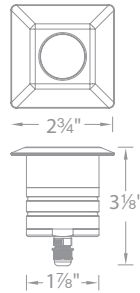

Location: _____

PRODUCT DESCRIPTION

Landscape 2" recessed in-ground luminaire for up, down, side light applications.

FEATURES

- Integrated honeycomb louver for reduced glare
- 30° visual cutoff IP68 rated, Suitable for continuous immersion under water
- Factory sealed water tight fixtures
- Solid stainless steel construction
- Stainless steel spring clip allows wall or downlight applications
- Available Concrete Pour Adapter
- Spring clip, 6' lead wire and direct burial gel filled wire nuts included
- Maintains constant lumen output against voltage drop
- UL 1838 Listed