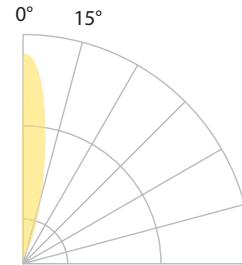

SPECIFICATIONS

Input: 9 - 15VAC (Transformer is required)
Power: 4.1W / 6.6VA
Brightness: 170 lm
Beam Angle: 25°
CRI: 85
Rated Life: 70,000 hours

ORDERING NUMBER

		Color Temp		Finish	
2052	Square Honeycomb louver	27	2700K	BS	Bronzed Stainless Steel
		30	3000K	SS	Stainless Steel