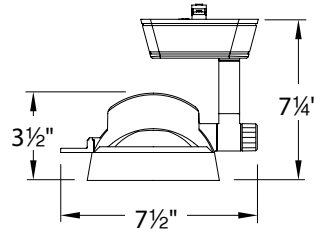

## PRODUCT DESCRIPTION

Low voltage track head with locking tension knob for precise vertical aiming.