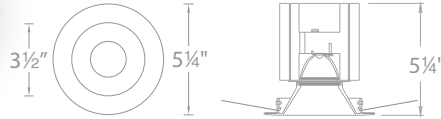

HR-3LED-T218

3.5" Tesla™ LED Shower Trim

WAC LIGHTING

Responsible Lighting®

Fixture Type:

Catalog Number:

Project:

Location:

PRODUCT DESCRIPTION

Minimum profile, round shower trim with interior open reflector.

FEATURES

- 3.5" aperture
- Wet location listed
- 30° visual cutoff angle for glare control
- 50,000 hour rated life
- 5 year WAC Lighting product warranty

SPECIFICATIONS

Construction: Durable die-cast aluminum construction with borosilicate glass lens. Extruded aluminum heat sink.

Power Consumption: 21.5W

Dimming: 0-10V Dimming: 100%-10%
ELV Dimming: 100%-15% (120V only)

Mounting: Two heavy gauge retention clips hold trim firmly to housing.

Finish: Powder coated white
Electroplated brushed nickel and copper bronze

Standards: ETL & cETL Listed. Wet Location Listed.

TRIMS

Model#	Beam	Color Temp	CRI	Lumens	CBCP	Finish
HR-3LED-T218N <i>Shower Light</i> <i>Wet Location Listed</i>	28°	27 2700K	85	790	1889	BN <i>Brushed Nickel</i> CB <i>Copper Bronze</i> WT <i>White</i>
		W 3000K	85	780	1975	
		9W 3000K	90	718	1819	
		35 3500K	85	790	2051	
		C 4000K	85	730	2012	

HR-3LED-T218N - -

Example: **HR-3LED-T218N-C-CB**

COMPATIBLE HOUSINGS See individual housing spec sheets for complete information.

New Construction

HR-3LED-H18D1-ICA <i>Narrow, IC-Rated, Airtight</i>	120V-277V	HR-3LED-H18D1-ICAC <i>Narrow, IC-Rated, Airtight Chicago Plenum</i>	120V-277V
HR-3LED-H18D-ICA <i>IC-Rated, Airtight</i>	120V-277V	HR-3LED-H18D-ICAC <i>IC-Rated, Airtight Chicago Plenum</i>	120V-277V
HR-3LED-H18D-EMICA <i>IC-Rated, Airtight Emergency Backup Battery</i>	120V	HR3LED-H18D-EMICAF <i>IC-Rated, Airtight Emergency Backup Battery</i>	277V
HR-3LED-H18D-A <i>New Construction Non-IC, Airtight</i>	120V-277V		

Remodel

HR-3LED-R18D-A <i>Non-IC, Airtight</i>	120V-277V	HR-3LED-R22D <i>Non-IC</i>	120V-277V

REPLACEMENT MODULES

Reflectors

<i>Spot</i>	SL-REF-LUX10-S
<i>Narrow Flood</i>	SL-REF-LUX10-N
<i>Flood</i>	SL-REF-LUX10-F

LED

2700K	85 CRI	LXS8-PW27
3000K	85 CRI	LXS8-PW30
3000K	90 CRI	LXS9-PW30
3500K	85 CRI	LXS8-PW35
4000K	85 CRI	LXS8-PW40

waclighting.com

Phone (800) 526.2588

Fax (800) 526.2585

Headquarters/Eastern Distribution Center

44 Harbor Park Drive

Port Washington, NY 11050

Central Distribution Center

1600 Distribution Ct

Lithia Springs, GA 30122

Western Distribution Center

1750 Archibald Avenue

Ontario, CA 91760