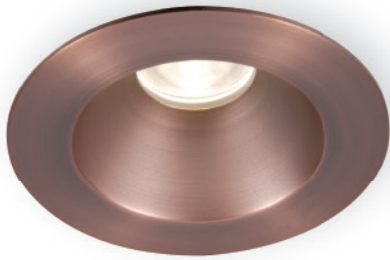

HR-3LED-T218

3.5" Tesla™ LED Shower Trim

WAC LIGHTING

Responsible Lighting®

Fixture Type:

Catalog Number:

Project:

Location:

PRODUCT DESCRIPTION

Minimum profile, round shower trim with interior open reflector.

FEATURES

- 3.5" aperture
- Wet location listed
- 30° visual cutoff angle for glare control
- 50,000 hour rated life
- 5 year WAC Lighting product warranty

SPECIFICATIONS

Construction: Durable die-cast aluminum construction with borosilicate glass lens. Extruded aluminum heat sink.

Power Consumption: 21.5W

Dimming: 0-10V Dimming: 100%-10%
ELV Dimming: 100%-15% (120V only)

Mounting: Two heavy gauge retention clips hold trim firmly to housing.

Finish: Powder coated white
Electroplated brushed nickel and copper bronze

Standards: ETL & cETL Listed. Wet Location Listed.

TRIMS

Model#	Beam	Color Temp	CRI	Lumens	CBCP	Finish
HR-3LED-T218N <i>Shower Light</i> <i>Wet Location Listed</i>	28°	27 2700K	85	790	1889	BN <i>Brushed Nickel</i> CB <i>Copper Bronze</i> WT <i>White</i>
		W 3000K	85	780	1975	
		9W 3000K	90	718	1819	
		35 3500K	85	790	2051	
		C 4000K	85	730	2012	

HR-3LED-T218N - -

Example: **HR-3LED-T218N-C-CB**

COMPATIBLE HOUSINGS See individual housing spec sheets for complete information.

New Construction

HR-3LED-H18D1-ICA <i>Narrow, IC-Rated, Airtight</i>	120V-277V	HR-3LED-H18D1-ICAC <i>Narrow, IC-Rated, Airtight Chicago Plenum</i>	120V-277V
HR-3LED-H18D-ICA <i>IC-Rated, Airtight</i>	120V-277V	HR-3LED-H18D-ICAC <i>IC-Rated, Airtight Chicago Plenum</i>	120V-277V
HR-3LED-H18D-EMICA <i>IC-Rated, Airtight Emergency Backup Battery</i>	120V	HR3LED-H18D-EMICAF <i>IC-Rated, Airtight Emergency Backup Battery</i>	277V
HR-3LED-H18D-A <i>New Construction Non-IC, Airtight</i>	120V-277V		

Remodel

HR-3LED-R18D-A <i>Non-IC, Airtight</i>	120V-277V	HR-3LED-R22D <i>Non-IC</i>	120V-277V

REPLACEMENT MODULES

Reflectors

<i>Spot</i>	SL-REF-LUX10-S
<i>Narrow Flood</i>	SL-REF-LUX10-N
<i>Flood</i>	SL-REF-LUX10-F

LED

2700K	85 CRI	LXS8-PW27
3000K	85 CRI	LXS8-PW30
3000K	90 CRI	LXS9-PW30
3500K	85 CRI	LXS8-PW35
4000K	85 CRI	LXS8-PW40

waclighting.com

Phone (800) 526.2588

Fax (800) 526.2585

Headquarters/Eastern Distribution Center

44 Harbor Park Drive

Port Washington, NY 11050

Central Distribution Center

1600 Distribution Ct

Lithia Springs, GA 30122

Western Distribution Center

1750 Archibald Avenue

Ontario, CA 91760