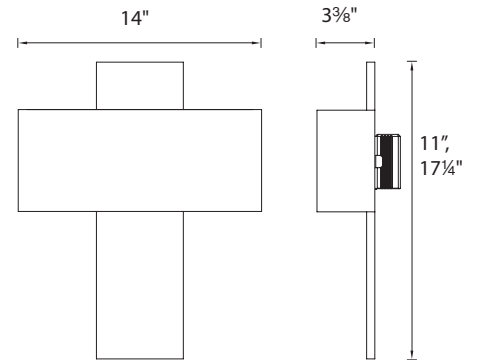

CHICAGO – model: WS-125
 dwelLED™ LED Wall Sconce

WAC LIGHTING
 Responsible Lighting®

Fixture Type:

Catalog Number:

Project: _____

Location: _____

PRODUCT DESCRIPTION

Warm 2700K LED lighting illuminates beautifully from within a quality trimless fabric shade treated to repel dust and stains. Four brushed and polished metal finishes complete the design on a substantively scaled ADA compliant sconce for fine hospitality venues.

SPECIFICATIONS

- **Construction:** Steel

ORDERING NUMBER

Model#	Length	Watt	LED Lumens	Delivered Lumens	Finish
WS-12511	11"	20.5W	1132	650	BN <i>Brushed Nickel</i> BR <i>Brushed Brass</i> BO <i>Brushed Bronze</i> PN <i>Polished Nickel</i>
WS-12517	17"	20.5W	1132	650	