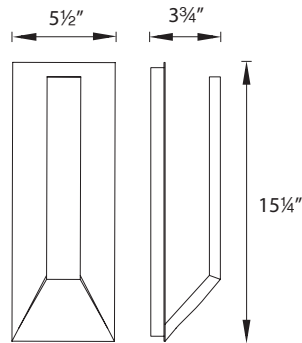

UNO – model: WS-W5915
dweLED™ LED Outdoor

WAC LIGHTING
Responsible Lighting®

Fixture Type:

Catalog Number:

Project: _____

Location: _____

PRODUCT DESCRIPTION

This LED luminaire was created for exterior and interior ambient lighting design continuity. The unique illuminating element on the face indirectly reflects light back towards the viewer in an intriguing dimensional character. The minimalist ADA design mounts in any vertical direction, upward or downward.