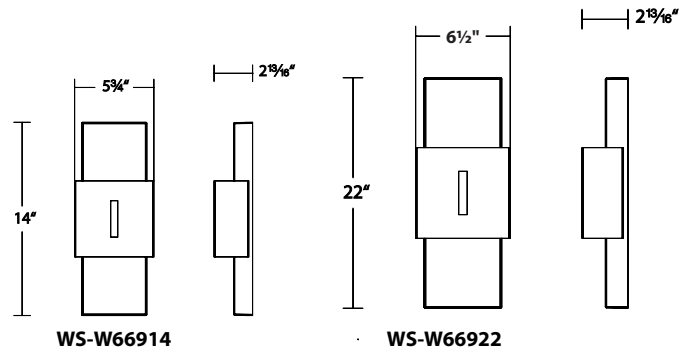

SPECIFICATIONS

Construction: Aluminum body with glass diffuser

Input: 120V

Dimming: 100% - 10% ELV

Light Source: High output LED

Finish: Black (BK), Graphite (GH)

Standards: ETL/cETL, Wet location listed, ADA Compliant, Title 24 JA8-2016

Compliant

ORDER NUMBER

Model	Size	Watt	LED Lumens	Delivered Lumens	Finish
WS-W66914	14"	16W	1200	57	BK Black GH Graphite
WS-W66922	22"	25W	2000	90	

Example: **WS-W66914-BK**

dweLED.com
Phone (800) 526.2588
Fax (800) 526.2585