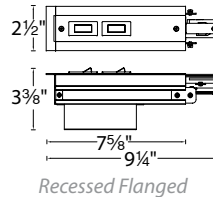

W TRACK CURRENT LIMITER

120V and 277V Track System

WAC LIGHTING

Responsible Lighting®

Low Cost Energy Code Compliance Made Easy

- Easy to install and assures compliance to energy codes such as California Title 24 or ASHRAE 90.1 requirements in terms of power density
- If the track is overloaded the current limiter circuit breaker will trip and shut down power to the track.
- May be reset when the overall sum of fixture wattages are reduced below the circuit breaker rating

Fixture Type:

Catalog Number:

Project:

Location:

120V W Track

	Model	Rating	Circuit Breaker	Max Wattage	Finish
Single Live end (Left)	WEDL <i>Surface Mount</i>	1/5A 1/2A 1A 2A 5A 7A 10A 12A	2 X 0.2Amp 2 X 0.5Amp 2 X 1 Amp 2 X 2.5Amp 2 X 5 Amp 2 X 7.5Amp 2 X 10Amp 2 X 12Amp	2 X 24W 2 X 60W 2 X 120W 2 X 300W 2 X 600W 2 X 900W 2 X 1200W 2 X 1440W	BK Black PT Platinum WT White
	WEDL-RT <i>Recessed Flanged</i>				
	WEDL-RTL <i>Recessed Flangeless</i>				
Single Live end (Right)	WEDR <i>Surface Mount</i>				
	WEDR-RT <i>Recessed Flanged</i>				
	WEDR-RTL <i>Recessed Flangeless</i>				

Example: **WEDL-1/5A-BK**

277V W Track

	Model	Rating	Circuit Breaker	Max Wattage	Finish
Single Live end (Left)	WHEDL <i>Surface Mount</i>	1A 2A 5A 7A 10A 12A	2 X 1 Amp 2 X 2.5Amp 2 X 5 Amp 2 X 7.5Amp 2 X 10Amp 2 X 12Amp	2 X 277W 2 X 692W 2 X 1385W 2 X 2077W 2 X 2770W 2 X 3324W	BK Black PT Platinum WT White
	WHEDL-RT <i>Recessed Flanged</i>				
	WHEDL-RTL <i>Recessed Flangeless</i>				
Single Live end (Right)	WHEDR <i>Surface Mount</i>				
	WHEDR-RT <i>Recessed Flanged</i>				
	WHEDR-RTL <i>Recessed Flangeless</i>				

Example: **WHEDL-1A-BK**

wacighting.com

Phone (800) 526.2588

Fax (800) 526.2585

Headquarters/Eastern Distribution Center

44 Harbor Park Drive

Port Washington, NY 11050

Central Distribution Center

1600 Distribution Ct

Lithia Springs, GA 30122

Western Distribution Center

1750 Archibald Avenue

Ontario, CA 91760