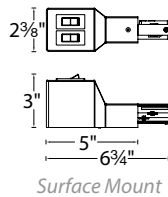

W TRACK CURRENT LIMITER

120V and 277V Track System

WAC LIGHTING

Responsible Lighting®

Low Cost Energy Code Compliance Made Easy

- Easy to install and assures compliance to energy codes such as California Title 24 or ASHRAE 90.1 requirements in terms of power density
- If the track is overloaded the current limiter circuit breaker will trip and shut down power to the track.
- May be reset when the overall sum of fixture wattages are reduced below the circuit breaker rating

Fixture Type:

Catalog Number:

Project:

Location:

120V W Track

	Model	Rating	Circuit Breaker	Max Wattage	Finish
Single Live end (Left)	WEDL <i>Surface Mount</i>	1/5A 1/2A 1A 2A 5A 7A 10A 12A	2 X 0.2Amp 2 X 0.5Amp 2 X 1 Amp 2 X 2.5Amp 2 X 5 Amp 2 X 7.5Amp 2 X 10Amp 2 X 12Amp	2 X 24W 2 X 60W 2 X 120W 2 X 300W 2 X 600W 2 X 900W 2 X 1200W 2 X 1440W	BK Black PT Platinum WT White
	WEDL-RT <i>Recessed Flanged</i>				
	WEDL-RTL <i>Recessed Flangeless</i>				
Single Live end (Right)	WEDR <i>Surface Mount</i>				
	WEDR-RT <i>Recessed Flanged</i>				
	WEDR-RTL <i>Recessed Flangeless</i>				

Example: **WEDL-1/5A-BK**

277V W Track

	Model	Rating	Circuit Breaker	Max Wattage	Finish
Single Live end (Left)	WHEDL <i>Surface Mount</i>	1A 2A 5A 7A 10A 12A	2 X 1 Amp 2 X 2.5Amp 2 X 5 Amp 2 X 7.5Amp 2 X 10Amp 2 X 12Amp	2 X 277W 2 X 692W 2 X 1385W 2 X 2077W 2 X 2770W 2 X 3324W	BK Black PT Platinum WT White
	WHEDL-RT <i>Recessed Flanged</i>				
	WHEDL-RTL <i>Recessed Flangeless</i>				
Single Live end (Right)	WHEDR <i>Surface Mount</i>				
	WHEDR-RT <i>Recessed Flanged</i>				
	WHEDR-RTL <i>Recessed Flangeless</i>				

Example: **WHEDL-1A-BK**

wacighting.com

Phone (800) 526.2588

Fax (800) 526.2585

Headquarters/Eastern Distribution Center

44 Harbor Park Drive

Port Washington, NY 11050

Central Distribution Center

1600 Distribution Ct

Lithia Springs, GA 30122

Western Distribution Center

1750 Archibald Avenue

Ontario, CA 91760