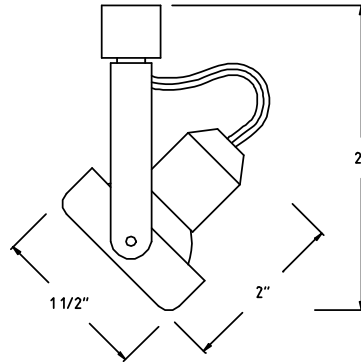

<b>CATALOG NUMBER</b>	<b>TYPE</b>
<b>PROJECT</b>	

**LINEAR SYSTEM – HALOGEN TRACK FIXTURE**

**MODEL SF-211**

<b>Ordering Matrix</b>			
Model	Series	Finish	Accessories
[ ]	[ ]	[ ]	
SF	211	BK WT	See table below

Ordering Example (model – series – finish + optional accessory): SF-211-WT

<b>Product Details</b>		<b>Specification Features</b>
<b>Description:</b>	Low voltage track head utilizing precise MR11 lamps. Specifically designed small sized fixture for use with the W.A.C. Linear System.	<ul style="list-style-type: none"> <li>The supplied clear glass lens can be replaced with one lens accessory such as a colored dichroic lens, UV filter lens, etc.</li> <li>Can use 12 volt or 24 volt lamps, dependant on Linear System transformer. Transformer and Linear System track is ordered separately.</li> </ul>
<b>Materials:</b>	All metal track head with polycarbonate track adaptor. Bi-pin ceramic socket with 18 gauge Teflon insulated wires and fiberglass sleeves. Clear glass lens. Spring tension ring to retain lens.	
<b>Aiming:</b>	350° horizontal rotation and 90° vertical aiming. Yoke style aiming allows easy and fine adjustment to the desired angle. The aiming screw may be tightened to firmly hold vertical aiming angle.	
<b>Lamping:</b>	MR11 lamp, 35w max. The SF-211 is suitable for 12v or 24v lamps. Lamps sold separately.	
<b>Finish:</b>	Abrasion resistant Black (BK) or White (WT) paint finish.	
<b>Listing:</b>	UL & CUL Listed. 5 year W.A.C. Lighting product warranty.	