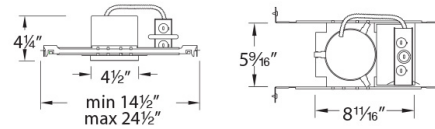

SPECIFICATIONS

Construction:	20 gauge galvanized steel
Power:	50W
Input:	120 VAC, 50/60Hz
Dimming:	ELV: 100-10%
Light Source:	Halogen
Mounting:	Supplied with hanger bars, adjustable from 15"-242" to accommodate various joist construction and grid sizes.
Cut Out:	4 9/16"
Ceiling Thickness:	3/4"
Operating Temp:	-4°F to 104°F (-20°C to 40°C)
Standards:	UL, cUL, Damp Location Listed, Non IC

Fixture Type: _____

Catalog Number: _____

Project: _____

Location: _____

LINE DRAWING:

WAC LIGHTING

4" Low Voltage Die-Cast Gimbal Ring Trim

Fixture Type: _____