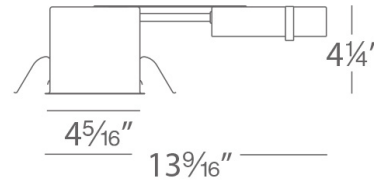

LINE DRAWING: