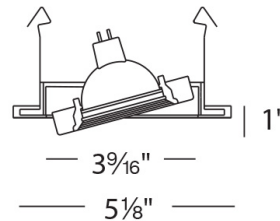

LINE DRAWING: