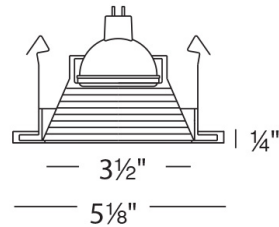

LINE DRAWING: