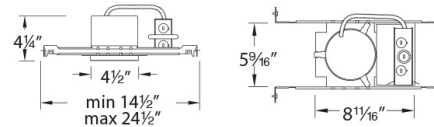

SPECIFICATIONS

Construction:	20 gauge galvanized steel
Power:	50W
Input:	120 VAC, 50/60Hz
Dimming:	ELV: 100-10%
Light Source:	Halogen
Mounting:	Supplied with hanger bars, adjustable from 15"-242" to accommodate various joist construction and grid sizes.
Cut Out:	4 9/16"
Ceiling Thickness:	3/4"
Operating Temp:	-4°F to 104°F (-20°C to 40°C)
Standards:	UL, cUL, Damp Location Listed, Non IC

Fixture Type: _____

Catalog Number: _____

Project: _____

Location: _____

LINE DRAWING:

WAC LIGHTING

4" Low Voltage

Die-Cast Adjustable Step Baffle Trim