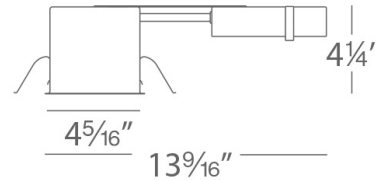

LINE DRAWING: