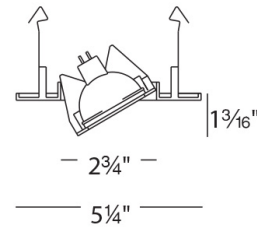

LINE DRAWING: