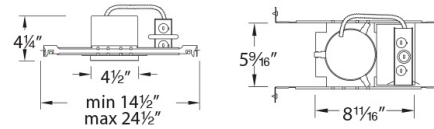

SPECIFICATIONS

Construction:	20 gauge galvanized steel
Power:	50W
Input:	120 VAC, 50/60Hz
Dimming:	ELV: 100-10%
Light Source:	Halogen
Mounting:	Supplied with hanger bars, adjustable from 15"-242" to accommodate various joist construction and grid sizes.
Cut Out:	4 9/16"
Ceiling Thickness:	3/4"
Operating Temp:	-4°F to 104°F (-20°C to 40°C)
Standards:	UL, cUL, Damp Location Listed, Non IC

Fixture Type: _____

Catalog Number: _____

Project: _____

Location: _____

LINE DRAWING:

WAC LIGHTING

4" Low Voltage

Die-Cast Adjustable Square Trim