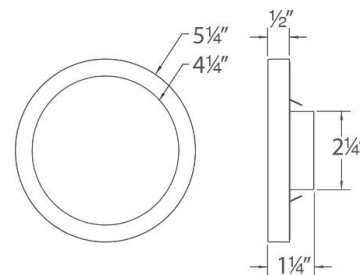

Example: **FM-05RN-930-BK**

DESCRIPTION

Ultra-slim flush mount that uses edge-lit technology and a translucent diffuser for uniform illumination without shadows or hotspots.

FEATURES

- Multiple LED array for uniform illumination
- Suitable for outdoor and coastal regions
- Dead front trim for shower applications
- Driver installed within the Junction Box, driver dimension: 2.25" dia x 1" deep
- 5 year warranty

SPECIFICATIONS

Construction:	Injection molded UV rated plastic with translucent diffuser for outdoor application
Power:	12W
Input:	120 VAC, 50/60Hz
Dimming:	ELV: 100-5% , TRIAC: 100-5%
Light Source:	Integrated LED
Lens:	Translucent acrylic diffuser
Mounting:	Installs over a 3", 4" or 3/0-4/0 hybrid junction box, Can be mounted on ceiling or wall in all orientations
Finish:	Enamel Coated: White, Nickel, Bronze, Black
Operating Temp:	-40°F to 122°F (-40°C to 50°C)
Standards:	ETL, cETL, Wet Location Listed, Energy Star 2.0, Title 24 JA8 Compliant, ADA

FINISHES:

LINE DRAWING:

FM-05RN