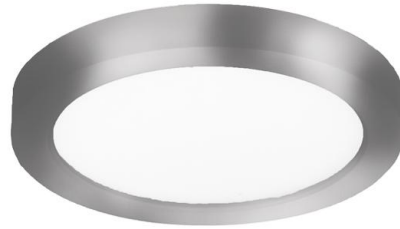

WAC LIGHTING

5" Round

Ceiling and Wall Mount

Fixture Type: _____

Catalog Number: _____

Project: _____

Location: _____

Model & Size	Color Temp & CRI	Watt	Lumens	Finish
FM-05RN 5"	930 3000K - 90	12W	1050	BK Black
	935 3500K - 90	12W	1050	BZ Bronze NI Nickel WT White

Example: **FM-05RN-930-BK**

DESCRIPTION

Ultra-slim flush mount that uses edge-lit technology and a translucent diffuser for uniform illumination without shadows or hotspots.

FEATURES

- Multiple LED array for uniform illumination
- Suitable for outdoor and coastal regions
- Dead front trim for shower applications
- Driver installed within the Junction Box, driver dimension: 2.25" dia x 1" deep
- 5 year warranty

SPECIFICATIONS

Construction:	Injection molded UV rated plastic with translucent diffuser for outdoor application
Power:	12W
Input:	120 VAC, 50/60Hz
Dimming:	ELV: 100-5% , TRIAC: 100-5%
Light Source:	Integrated LED
Lens:	Translucent acrylic diffuser
Mounting:	Installs over a 3", 4" or 3/0-4/0 hybrid junction box, Can be mounted on ceiling or wall in all orientations
Finish:	Enamel Coated: White, Nickel, Bronze, Black
Operating Temp:	-40°F to 122°F (-40°C to 50°C)
Standards:	ETL, cETL, Wet Location Listed, Energy Star 2.0, Title 24 JA8 Compliant, ADA

FINISHES:

LINE DRAWING:

FM-05RN