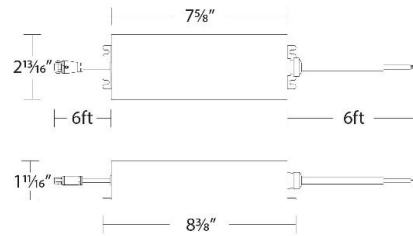

LINE DRAWING: