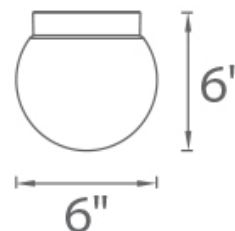

LINE DRAWING:

REPLACEMENT PARTS

RPL-GLA-52306 - Glass for FM-W52306