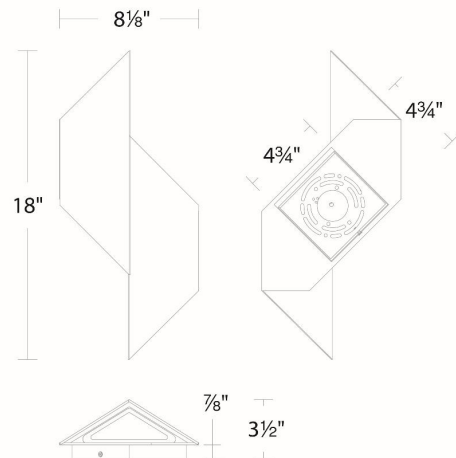

SPECIFICATIONS

Color Temp:	4000K,3000K,3500K
Input:	120/277V,50/60Hz
CRI:	90
Dimming:	ELV: 100-10%
Rated Life:	52000 Hours
Mounting:	Can be mounted on wall vertically or upside down
Standards:	ETL, cETL,IP65
	Wet Location Listed
Construction:	Aluminum body with glass diffuser

FINISHES:

Black

LINE DRAWING:

WS-W47318