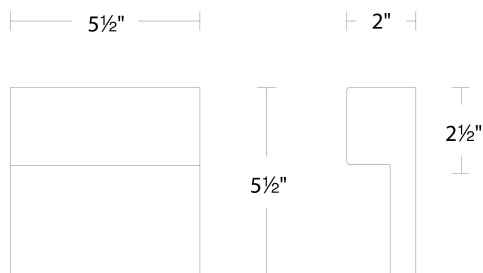

WAC LIGHTING

Balance

Outdoor Wall Sconce

Fixture Type: _____

Catalog Number: _____

Project: _____

Location: _____

Model & Size	Color Temp	Finish	LED Watts	LED Lumens	Delivered Lumens
WS-W25106 6"	3000K	BK Black	11W	307	130
	3500K	WT White	11W	352	146
	4000K		11W	314	127

SPECIFICATIONS

Color Temp:	4000K,3500K,3000K
Input:	120 VAC,50/60Hz
CRI:	90
Dimming:	ELV: 100-10% ,TRIAC: 100-10%
Rated Life:	54000 Hours
Mounting:	Can be mounted on wall in all orientations
Standards:	ETL, cETL,IP65,Title 24 JA8 Compliant Wet Location Listed
Construction:	Aluminum body, tempered glass diffuser

FINISHES:

Black

White

LINE DRAWING:

WS-W25106