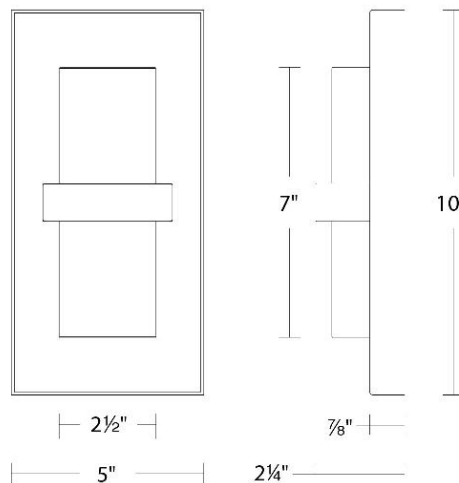

LINE DRAWING: