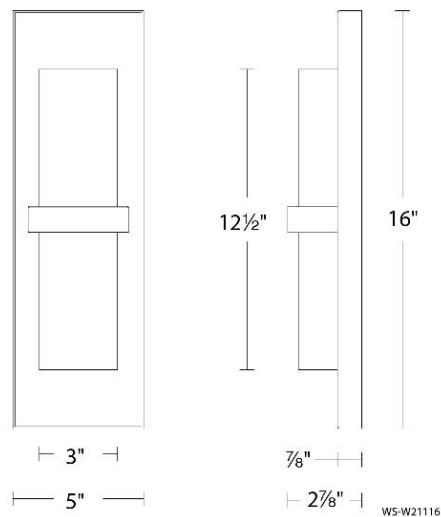

REPLACEMENT PARTS

RPL-GLA-21116-OUT - Outer Glass

RPL-GLA-21116-IN - Inner Glass

FINISHES:

Black

LINE DRAWING:

WAC LIGHTING

Bandeau