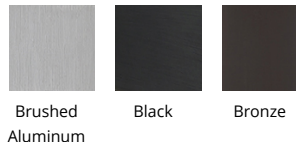

REPLACEMENT PARTS

Glass -

FINISHES:

Brushed Aluminum Black Bronze

LINE DRAWING:

WS-W61806

WAC LIGHTING

Block

Outdoor Wall Sconce 3000K

Fixture Type: _____

Catalog Number: _____

Project: _____

Location: _____

Model & Size	Color Temp & CRI	Watt	Lumens	Finish
WS-W61808 8" - 2 Lights	3000K 90	15W	773	AL Brushed Aluminum BK Black BZ Bronze

Example: **WS-W61808-BZ**

For custom requests please contact customs@wacighting.com

FEATURES

- Weather-resistant finish
- Driver concealed within the fixture
- 5 year warranty

SPECIFICATIONS

Color Temp:	3000K
Input:	120-277V,50/60Hz
CRI:	90
Dimming:	ELV: 100-10% , 0-10V: 100-5%
Rated Life:	50000 Hours
Mounting:	Can be mounted on wall in all orientations
Standards:	ETL, cETL,IP65,Title 24 JA8 Compliant Wet Location Listed
Construction:	Aluminum body with die-cast glass diffuser

REPLACEMENT PARTS

Glass -

FINISHES:

Brushed Black Bronze
Aluminum

LINE DRAWING:

WS-W61808