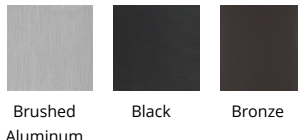

WAC LIGHTING

Block

Outdoor Wall Sconce 3000K

Fixture Type: _____

Catalog Number: _____

Project: _____

Location: _____

Model & Size	Color Temp & CRI	Watt	Lumens	Finish
WS-W61806 6" - 1 Light	3000K 90	9W	540	AL Brushed Aluminum BK Black BZ Bronze

Example: **WS-W61806-BZ**

For custom requests please contact customs@wacighting.com

FEATURES

- Weather-resistant finish
- Driver concealed within the fixture
- 5 year warranty

SPECIFICATIONS

Color Temp:	3000K
Input:	120-277V,50/60Hz
CRI:	90
Dimming:	ELV: 100-10% , 0-10V: 100-5%
Rated Life:	50000 Hours
Mounting:	Can be mounted on wall in all orientations
Standards:	ETL, cETL,IP65,Title 24 JA8 Compliant Wet Location Listed
Construction:	Aluminum body with die-cast glass diffuser

REPLACEMENT PARTS

Glass -

FINISHES:

Brushed Aluminum Black Bronze

LINE DRAWING:

WS-W61806

WAC LIGHTING

Block

Outdoor Wall Sconce 3000K

Fixture Type: _____

Catalog Number: _____

Project: _____

Location: _____

Model & Size	Color Temp & CRI	Watt	Lumens	Finish
WS-W61808 8" - 2 Lights	3000K 90	15W	773	AL Brushed Aluminum BK Black BZ Bronze