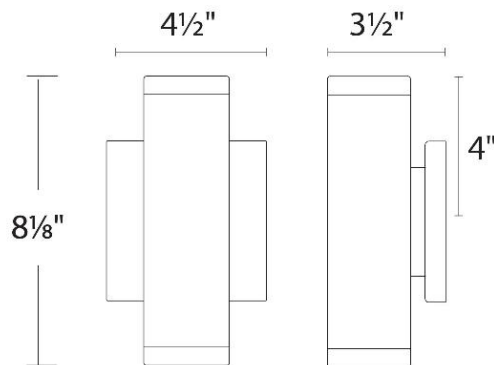

REPLACEMENT PARTS

Glass -

FINISHES:

Brushed Black Bronze
Aluminum

LINE DRAWING:

WS-W61808