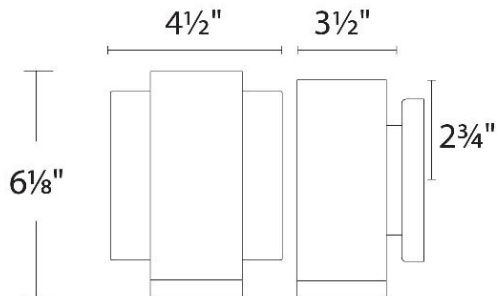

REPLACEMENT PARTS

Glass -

FINISHES:

Brushed Aluminum Black Bronze

LINE DRAWING:

WS-W61806

WAC LIGHTING

Block