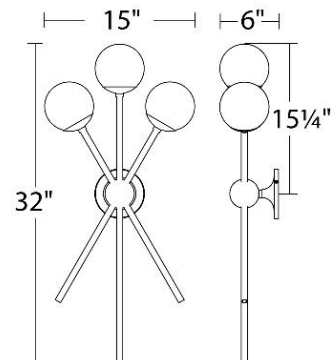

### FEATURES

- Easy to assemble design with quick wiring connector
- Driver installed within the Junction Box, driver dimension: 2.9" x 1.4" x 1.2"
- 5 year warranty

### REPLACEMENT PARTS

- RPL-GLA-93805 - Glass
- RPL-DRV-35013 - Driver for WS-93803

Fixture Type: \_\_\_\_\_

Catalog Number: \_\_\_\_\_

Project: \_\_\_\_\_

Location: \_\_\_\_\_

### LINE DRAWING:

**WS-93803**