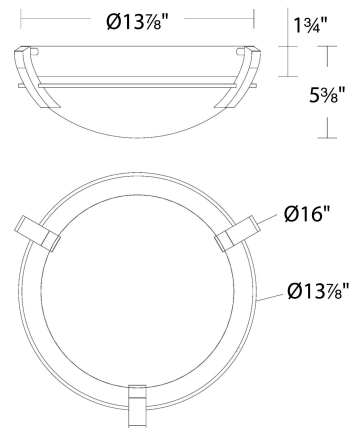

REPLACEMENT PARTS

- RPL-GLA-93216 - Glass
- HDW-LG22-CE - Hardware Pack

FINISHES:

Black

LINE DRAWING:

FM-W93216