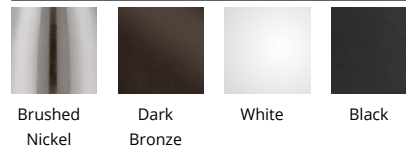

FINISHES:

REPLACEMENT PARTS

- H-8010-30-WT - Charge 8010 Track Head WT
- H-8010-30-BK - Charge 8010 Track Head BK
- H-8010-30-DB - Charge 8010 Track Head DB
- H-8010-30-BN - Charge 8010 Track Head BN
- HT4-WT - 4' H Track WT
- HT4-BK - 4' H Track BK
- HT4-DB - 4' H Track DB
- HT4-BN - 4' H Track BN
- HFC-WT - Floating Canopy WT
- HFC-BK - Floating Canopy BK
- HFC-DB - Floating Canopy DB
- HFC-BN - Floating Canopy BN