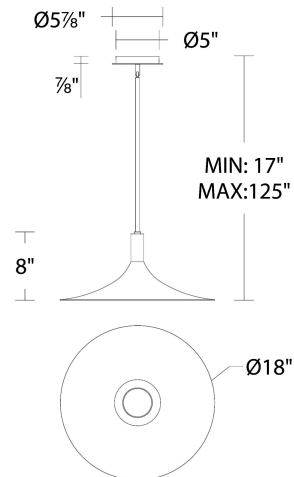

REPLACEMENT PARTS

- RPL-ROD-IN06-LDAB - 6" rod
- RPL-ROD-IN12-LDAB - 12" rod
- HDW-LG22-CE - Hardware Pack

FINISHES:

Black/Gold/
Aged Brass

LINE DRAWING:

PD-97218