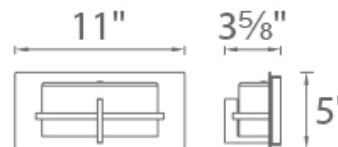

WAC LIGHTING

Compass

Vanity Light 3000K

Fixture Type: _____

Catalog Number: _____

Project: _____

Location: _____

Model & Size	Color Temp & CRI	Watt	Lumens	Finish
WS-21611 11" - 1 Light	3000K 90	12W	495	AL Brushed Aluminum

Example: **WS-21611-AL**

For custom requests please contact customs@wacighting.com

DESCRIPTION

Designed with the precision engineering and robust performance of the magnetic instrument created to determine direction. Compass offers a contemporary form created with meticulous attention to detail. Appealing brushed aluminum frame embraces mouth blown etched opal glass diffusing flattering light to illuminate fine baths or hallways in luxury hotels. ADA Compliant with full range of dimmability.

FEATURES

- ACLED driverless technology
- 5 year warranty

SPECIFICATIONS

Color Temp:	3000K
Input:	120 VAC, 50/60Hz
CRI:	90
Dimming:	ELV: 100-10%
Rated Life:	50000 Hours
Standards:	ETL, cETL Damp Location Listed
Construction:	Aluminum hardware with mouth blown etched glass diffuser

FINISHES:

Brushed
Aluminum

LINE DRAWING: