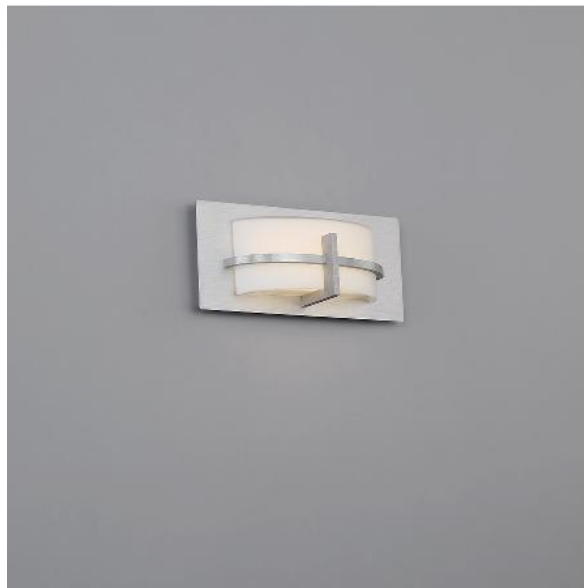

WAC LIGHTING

Compass

Vanity Light 3000K

Fixture Type: _____

Catalog Number: _____

Project: _____

Location: _____

Model & Size	Color Temp & CRI	Watt	Lumens	Finish
WS-21611 11" - 1 Light	3000K 90	12W	495	AL Brushed Aluminum

Example: **WS-21611-AL**

For custom requests please contact customs@wacighting.com

DESCRIPTION

Designed with the precision engineering and robust performance of the magnetic instrument created to determine direction. Compass offers a contemporary form created with meticulous attention to detail. Appealing brushed aluminum frame embraces mouth blown etched opal glass diffusing flattering light to illuminate fine baths or hallways in luxury hotels. ADA Compliant with full range of dimmability.

FEATURES

- ACLED driverless technology
- 5 year warranty

SPECIFICATIONS

Color Temp:	3000K
Input:	120 VAC, 50/60Hz
CRI:	90
Dimming:	ELV: 100-10%
Rated Life:	50000 Hours
Standards:	ETL, cETL Damp Location Listed
Construction:	Aluminum hardware with mouth blown etched glass diffuser

FINISHES:

Brushed
Aluminum

LINE DRAWING: