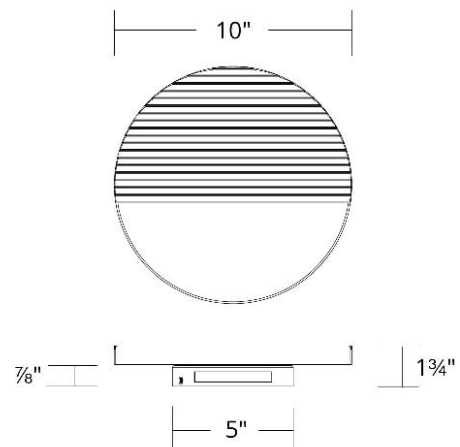

WAC LIGHTING

Crescent

Wall Sconce 4CCT

Fixture Type: _____

Catalog Number: _____

Project: _____

Location: _____

Model & Size	Color Temp	Finish	LED Watts	LED Lumens	Delivered Lumens
WS-25410 10"	2700K	AB Aged Brass	11 W	532	416
	3000K		11 W	532	416
	3500K		11 W	532	416
	4000K		11 W	532	416

SPECIFICATIONS

Color Temp:	4000K,3000K,2700K,3500K
Input:	120 VAC,50/60Hz
CRI:	90
Dimming:	ELV: 100-10% ,TRIAC: 100-5%
Rated Life:	50000 Hours
Mounting:	Can be mounted on wall vertically or upside down
Standards:	ETL, cETL Damp Location Listed
Construction:	Aluminum body with ribbed acrylic diffuser

FINISHES:

Aged Brass

LINE DRAWING:

WS-25410