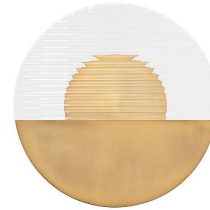

WAC LIGHTING

Crescent

Wall Sconce 4CCT

Fixture Type: _____

Catalog Number: _____

Project: _____

Location: _____

Model & Size	Color Temp	Finish	LED Watts	LED Lumens	Delivered Lumens
WS-25410 10"	2700K	AB Aged Brass	11 W	532	416
	3000K		11 W	532	416
	3500K		11 W	532	416
	4000K		11 W	532	416

Example: **WS-25410-40-AB**

For custom requests please contact customs@wacighting.com

DESCRIPTION

Wax and wane. Like a crescent moon playing hide and seek with the stars and slipping softly through the sky. Clear, ribbed cast glass throws lovely illumination to the room, while subtle down light is delivered from this luminaire's solid canopy.

FEATURES

- Up and downward illumination
- Built in color temperature adjustability. Switch from 2700K/3000K/3500K/4000K
- Option to pre-select color temperature or adjust in the field
- 0-10V dimming option (LDS065M010AFE-LO1) available (special order), unit dimensions: 3.4" x 1.2" x 0.5"
- ACLED driverless technology

SPECIFICATIONS

Color Temp:	4000K,3000K,2700K,3500K
Input:	120 VAC,50/60Hz
CRI:	90
Dimming:	ELV: 100-10% ,TRIAC: 100-5%
Rated Life:	50000 Hours
Mounting:	Can be mounted on wall vertically or upside down
Standards:	ETL, cETL Damp Location Listed
Construction:	Aluminum body with ribbed acrylic diffuser