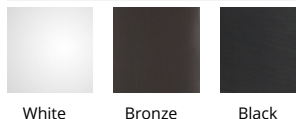

WAC LIGHTING

Cylinder

Outdoor Wall Sconce

Fixture Type: _____

Catalog Number: _____

Project: _____

Location: _____

Model	Color Temp & CRI	Lumens	Finish
WS-W230301	30 3000K - 90	1085	BK Black BZ Bronze WT White

Example: **WS-W230301-30-WT**

For custom requests please contact customs@wacighting.com

DESCRIPTION

Offered in a curvaceous single and double head configuration, the adjustable Cylinder Indoor/Outdoor Sconces provide strong energy efficient LED spot lighting precisely where you need it. Cleanly finished with no visible hardware, these stylish aluminum cylinders are available in three architectural powder coat finishes.

FEATURES

- Multiple LED array for uniform illumination
- Grooved swivel joint to allow precise and secure aiming
- Driver concealed within the fixture
- 5 year warranty

SPECIFICATIONS

Color Temp:	3000K
Input:	120 VAC,50/60Hz
CRI:	90
Dimming:	ELV: 100-10%
Rated Life:	50000 Hours
Mounting:	Installs over a 3", 4" or 3/0-4/0 hybrid junction box,Can be mounted on ceiling or wall in all orientations
Standards:	ETL, cETL,Title 24 JA8 Compliant Wet Location Listed
Construction:	Die-cast aluminum with TIR lens

FINISHES:

LINE DRAWING: