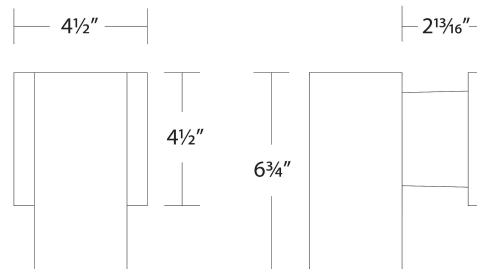

FINISHES:

LINE DRAWING: