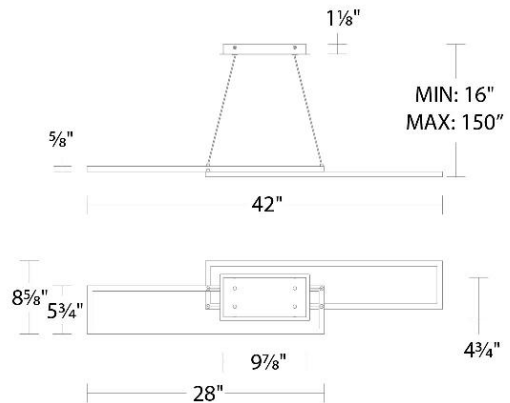

SPECIFICATIONS

| | |
|---------------|-----------------------------------|
| Color Temp: | 3500K,2700K,3000K,4000K |
| Input: | 120-277V,50/60Hz |
| CRI: | 90 |
| Dimming: | ELV: 100-10% ,TRIAC: 100-5% |
| Rated Life: | 50000 Hours |
| Standards: | ETL, cETL Damp Location Listed |
| Construction: | Aluminum body, silicone diffuser |

FINISHES:

Black/Aged
Brass

LINE DRAWING:

PD-81442