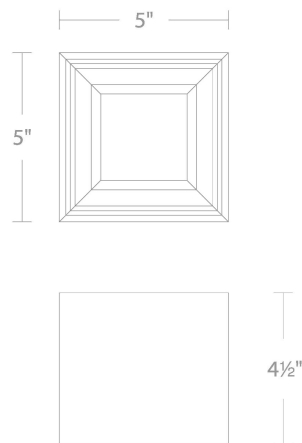

WAC LIGHTING

Downtown

Square Outdoor Ceiling Mount

Fixture Type: _____

Catalog Number: _____

Project: _____

Location: _____

Model & Size	Color Temp	Finish	LED Watts	LED Lumens	Delivered Lumens
FM-W47206 5"	3000K	BK Black	11.9W	900	755
	3500K	WT White	11.9W	925	795
	4000K		11.9W	950	758

Example: **FM-W47206-40-WT**

For custom requests please contact customs@wacighting.com

FEATURES

- Built in color temperature adjustability. Switch from 3000K/3500K/4000K
- Option to pre-select color temperature or adjust in the field
- ACLED driverless technology
- 5 Year warranty

SPECIFICATIONS

Color Temp:	3000K,4000K,3500K
Input:	120 VAC,50/60Hz
CRI:	90
Dimming:	ELV: 100-10% ,TRIAC: 100-10%
Rated Life:	54000 Hours
Mounting:	Can be mounted on ceiling or wall in all orientations
Standards:	ETL, cETL,IP65,Title 24 JA8 Compliant Wet Location Listed
Construction:	Aluminum body, glass diffuser

FINISHES:

White

Black

LINE DRAWING:

FM-W47206