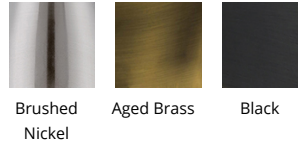

WAC LIGHTING

Duplex

Task Light 3000K

Fixture Type: _____

Catalog Number: _____

Project: _____

Location: _____

Model & Size	Color Temp	Finish	LED Watts	LED Lumens	Delivered Lumens
BL-67320 20"	3000K	AB Aged Brass BK Black BN Brushed Nickel	7W	1075	322

Example: **BL-67320-BN**

For custom requests please contact customs@wacighting.com

DESCRIPTION

Dome light. A rotatable neck accents a circular appeal for multidirectional illumination.

FEATURES

- Two on/off toggle switch on the canopy to control each lamp individually
- Light source offers 330 degree horizontal rotation and a 90 degree vertical rotation
- USB port on the bottom of the canopy for charging
- Driver concealed within the canopy
- 5 year warranty

SPECIFICATIONS

Color Temp:	3000K
Input:	120 VAC,50/60Hz
CRI:	90
Rated Life:	54000 Hours
Standards:	ETL, cETL Damp Location Listed
Construction:	Steel frame with PC diffuser

FINISHES:

LINE DRAWING:

BL-67320