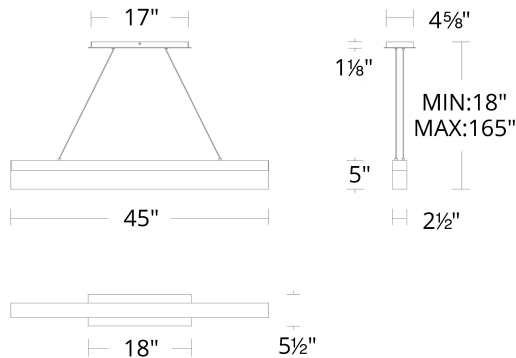

FINISHES:

LINE DRAWING:

PD-97145