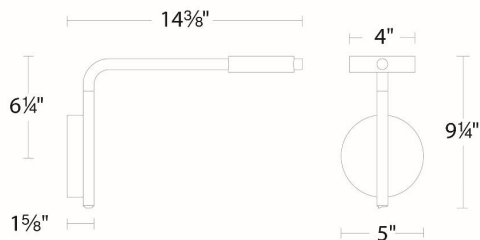

Example: **BL-73314-35-WT**

For custom requests please contact customs@wacighting.com

DESCRIPTION

Ambidextrous. A flexible, multi-directional task light whose arm can swivel and straighten to deliver focused illumination.

FEATURES

- On/off toggle switch on the bottom of the rod
- USB port on the bottom of the canopy for charging
- Light source offers 230 degree rotation
- Built in color temperature adjustability. Switch from 2700K/3000K/3500K
- Option to pre-select color temperature or adjust in the field
- Driver concealed within the canopy
- 5 year warranty

SPECIFICATIONS

| | |
|---------------|--|
| Color Temp: | 3500K,3000K,2700K |
| Input: | 120 VAC,50/60Hz |
| CRI: | 90 |
| Rated Life: | 54000 Hours |
| Standards: | ETL, cETL Damp Location Listed |
| Construction: | Metal spun canopy and die-cast lamp silk screened glass diffuser |

FINISHES:

Black

White

LINE DRAWING:

BL-73314