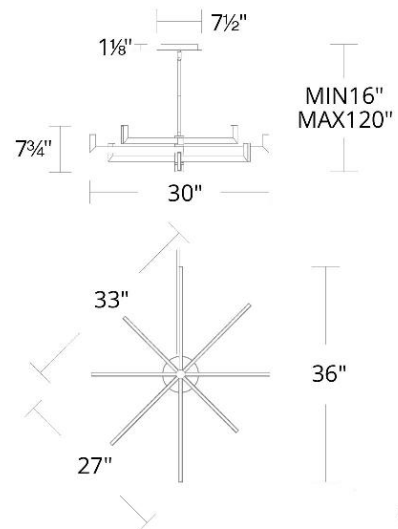

WAC LIGHTING

Ferrous

Pendant 4CCT

Fixture Type: _____

Catalog Number: _____

Project: _____

Location: _____

Model & Size	Color Temp	Finish	LED Watts	LED Lumens	Delivered Lumens
PD-33436 36"	2700K	BK Black	40 W	2300	1615
	3000K		40 W	2300	1615
	3500K		40 W	2300	1615
	4000K		40 W	2300	1615

Example: **PD-33436-40-BK**

For custom requests please contact customs@wacighting.com

DESCRIPTION

Free-wheeling. Strong angles converge, forming a bespoke ring of ambient light.

FEATURES

- Adjustable arms for a customized look
- Three 12" and one 6" downrods included (additional downrods available)
- May be mounted on a sloped ceiling
- Built in color temperature adjustability. Switch from 2700K/3000K/3500K/4000K
- Option to pre-select color temperature or adjust in the field
- Spin-on round canopy with minimal hardware
- Driver concealed within the canopy

SPECIFICATIONS

Color Temp:	4000K,3500K,3000K,2700K
Input:	120-277V,50/60Hz
CRI:	90
Dimming:	ELV: 100-10% , 0-10V: 100-5%,TRIAC: 100-5%
Rated Life:	50000 Hours
Standards:	ETL, cETL Damp Location Listed
Construction:	Extruded Aluminum body with acrylic diffuser

FINISHES:

Black

LINE DRAWING:

PD-33436