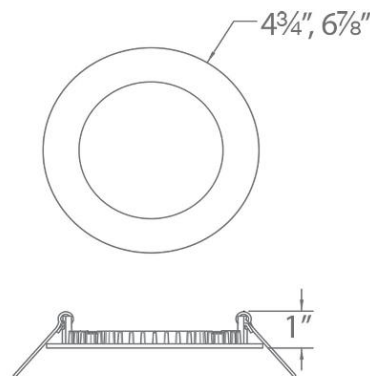

LINE DRAWING: