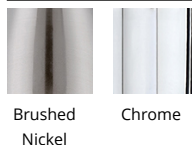

### DESCRIPTION

Float adds a clean, modern form to baths and other types of modern décor. Soft illumination diffused through super white mitered ceramic glazed glass. Clean architectural look without any visible mounting hardware. Mounts vertically or horizontally. ADA Compliant, Float dims down beautifully.

### FINISHES:

Brushed Nickel Chrome