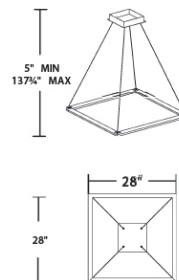

WAC LIGHTING

Frame

Pendant 3000K

Fixture Type: _____

Catalog Number: _____

Project: _____

Location: _____

Model & Size	Color Temp	Finish	LED Watts	LED Lumens	Delivered Lumens
PD-29828 28"	3000K	AL Brushed Aluminum BK Black	55W	6334	5131

Example: **PD-29828-BK**

For custom requests please contact customs@wacighting.com

DESCRIPTION

Extruded acrylic diffuser with mitered edges evokes a clean, geometric look with powerful LED illumination projecting up to the rectilinear canopy.

FEATURES

- Thin color matched powered aircraft cables and hardware
- Crisp mitered joints
- Can be mounted on a sloped ceiling
- Driver concealed within the canopy
- 5 year warranty

SPECIFICATIONS

Color Temp:	3000K
Input:	120-277V,50/60Hz
CRI:	90
Dimming:	ELV: 100-10% , 0-10V: 100-5%
Rated Life:	50000 Hours
Standards:	ETL, cETL, Title 24 JA8 Compliant Damp Location Listed
Construction:	Aluminum body with extruded acrylic diffuser

FINISHES:

Brushed
Aluminum

Black

LINE DRAWING: