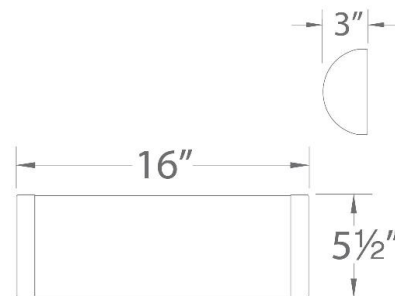

#### SPECIFICATIONS

<b>Construction:</b>	Nickel plated steel with polycarbonate diffuser
<b>Power:</b>	16W, 20W, 28W
<b>Input:</b>	120-277 VAC, 50/60Hz
<b>Dimming:</b>	ELV: 100-5% , TRIAC: 100-5%
<b>Light Source:</b>	Integrated LED 3 Step Mac Adam Ellipse
<b>Rated Life:</b>	50000 Hours
<b>Mounting:</b>	Installs over a 3" or 4" Junction Box, Can be mounted on ceiling or wall in all orientations
<b>Finish:</b>	Electroplated: Brushed Nickel
<b>Operating Temp:</b>	-4°F to 104°F (-20°C to 40°C)
<b>Standards:</b>	ETL, cETL, Damp Location Listed, Energy Star 2.0, Title 24 JA8 Compliant, ADA

#### LINE DRAWING:

WS-180216