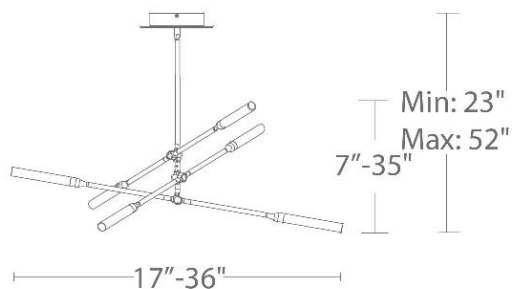

LINE DRAWING:

PD-55906