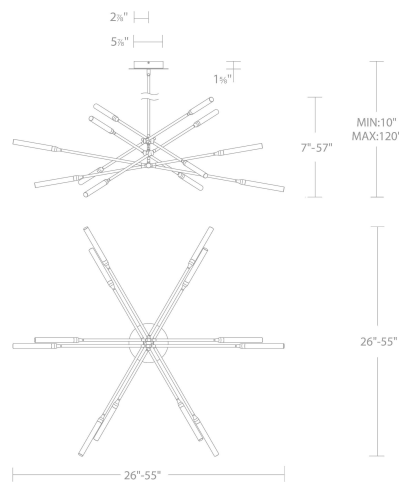

Example: **PD-55906-BK/AB**

For custom requests please contact customs@wacighting.com

DESCRIPTION

Waving wands deliver cutting edge LED magic.

FEATURES

- Three 12" and one 6" downrods included (additional downrods available)
- Solid edge acrylic diffuser in cylindrical shade
- Multiple orientation options for desired look
- Slope ceiling adaptable. Hang straight swivel up to 90 degrees
- Driver concealed within the canopy
- 5 year warranty

Example: **PD-55912-BK/AB**

For custom requests please contact customs@wacighting.com

DESCRIPTION

Waving wands deliver cutting edge LED magic.

FEATURES

- Three 12" and one 6" downrods included (additional downrods available)
- Solid edge acrylic diffuser in cylindrical shade
- Multiple orientation options for desired look
- Slope ceiling adaptable. Hang straight swivel up to 90 degrees
- Driver concealed within the canopy
- 5 year warranty

REPLACEMENT PARTS

- RPL-ROD-IN06-BK - 6" rod - BK finish
- RPL-ROD-IN12-BK - 12" rod - BK finish
- RPL-GLA-55908 - Acrylic for 55904 or 55912

FINISHES:

Black/Aged
Brass

LINE DRAWING:

PD-55912