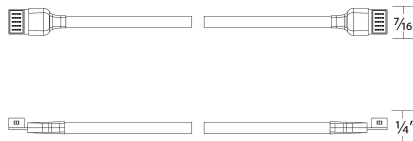

Fixture Type: _____

Catalog Number: _____

Project: _____

Location: _____