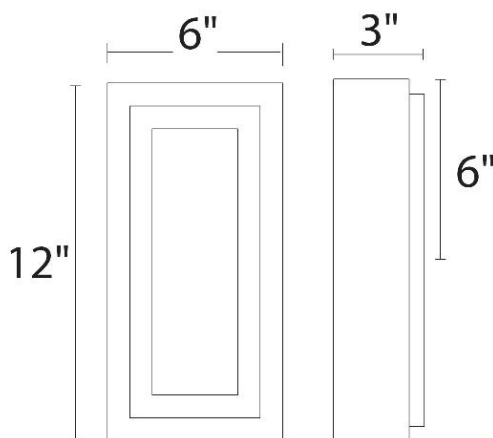

FINISHES:

Black

LINE DRAWING:

WS-W77812

WAC LIGHTING

Inset

Outdoor Wall Sconce 3000K

Model & Size	Color Temp	Finish	LED Watts	LED Lumens	Delivered Lumens
WS-W77816 16"	3000K	BK Black	27W	1400	980