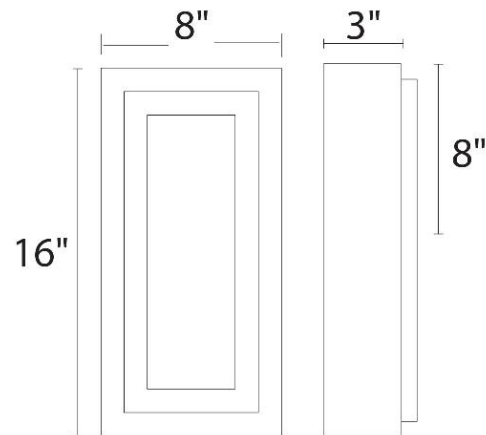

FINISHES:

Black

LINE DRAWING:

WS-W77816