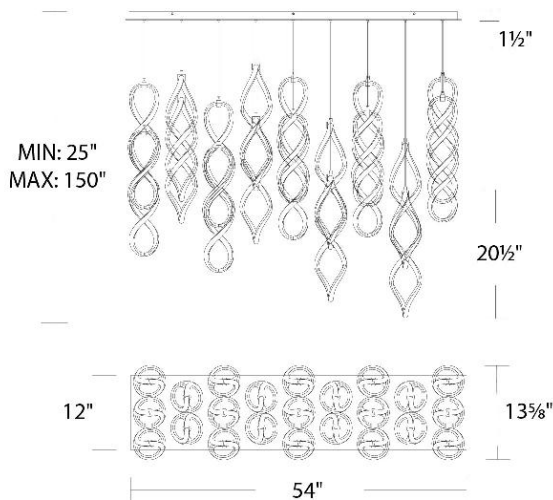

FEATURES

- Omnidirectional diffused illumination
- Low profile, adjustable powered aircraft cables for an ultra-clean look
- Built in color temperature adjustability. Switch from 2700K/3000K/3500K/4000K
- NEC CODE (314.24) requires that ceiling outlet boxes in the U.S. support up to 50 lbs.
- This fixture in the 23 light format exceeds 50 lbs. and must be installed adequately on the ceiling with weight distributed evenly on the mounting backplate.
- Driver concealed within the canopy

FINISHES:

Chrome

Black

LINE DRAWING:

PD-47823L