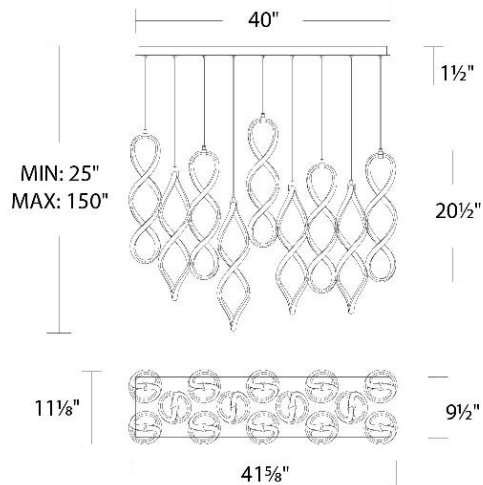

FINISHES:

Chrome

Black

LINE DRAWING:

PD-47814L

WAC LIGHTING

Interlace

Linear Multi Light 4CCT