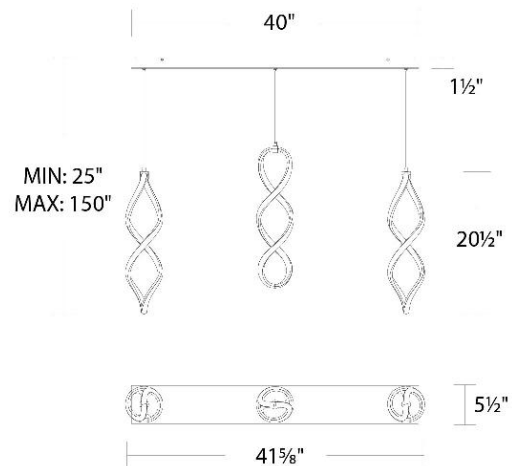

FINISHES:

LINE DRAWING:

PD-47803L

WAC LIGHTING

Interlace

Linear Multi Light 4CCT

Fixture Type: _____

Catalog Number: _____