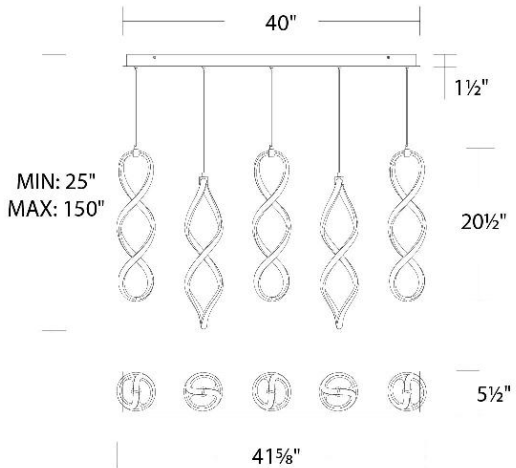

FINISHES:

Chrome

Black

LINE DRAWING:

PD-47805L

WAC LIGHTING

Interlace

Linear Multi Light 4CCT