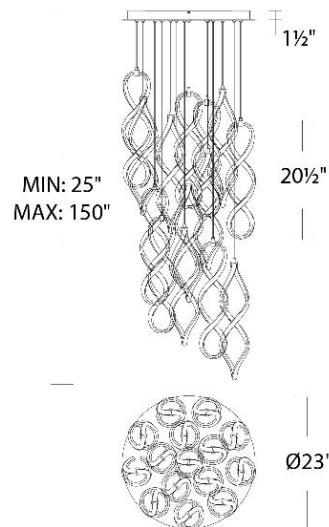

FINISHES:

LINE DRAWING:

PD-47815R

WAC LIGHTING

Interlace

Round Multi Light 4CCT

Fixture Type: _____

Catalog Number: _____