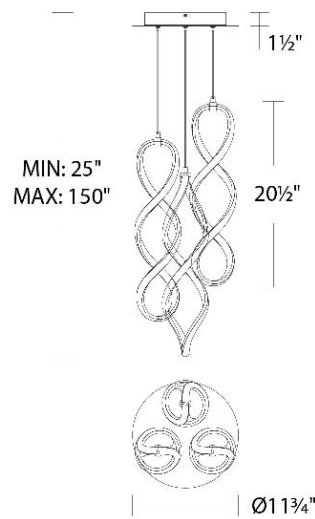

FINISHES:

LINE DRAWING:

WAC LIGHTING

Interlace

Round Multi Light 4CCT

Fixture Type: _____
 Catalog Number: _____
 Project: _____
 Location: _____

Model & Size	Color Temp & CRI	Watt	Lumens	Finish
PD-47805R 21" - 5 Lights	2 700K/3000K/3500K/4000K 90	107 W	4837	BK Black CH Chrome