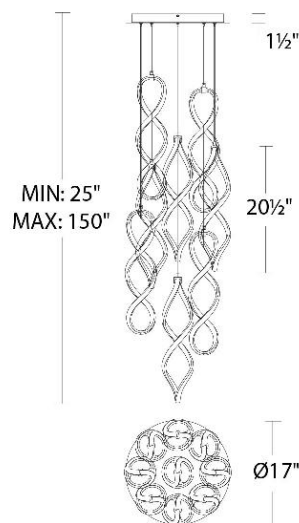

FINISHES:

LINE DRAWING:

WAC LIGHTING

Interlace

Round Multi Light 4CCT

Fixture Type: _____
 Catalog Number: _____
 Project: _____
 Location: _____

Model & Size	Color Temp & CRI	Watt	Lumens	Finish
PD-47815R 21" - 15 Lights	2 700K/3000K/3500K/4000K 90	321 W	14511	BK Black CH Chrome