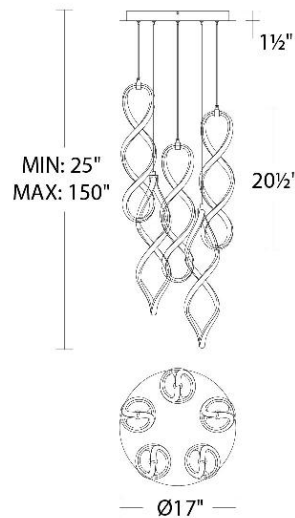

FINISHES:

LINE DRAWING:

PD-47805R

WAC LIGHTING

Interlace

Round Multi Light 4CCT

Fixture Type: _____
 Catalog Number: _____
 Project: _____
 Location: _____

Model & Size	Color Temp & CRI	Watt	Lumens	Finish
PD-47809R 21" - 9 Lights	2 700K/3000K/3500K/4000K 90	193 W	8707	BK Black CH Chrome