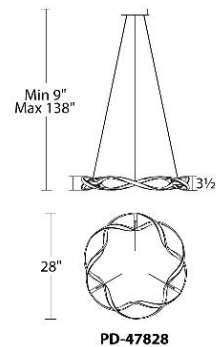

FINISHES:

LINE DRAWING: